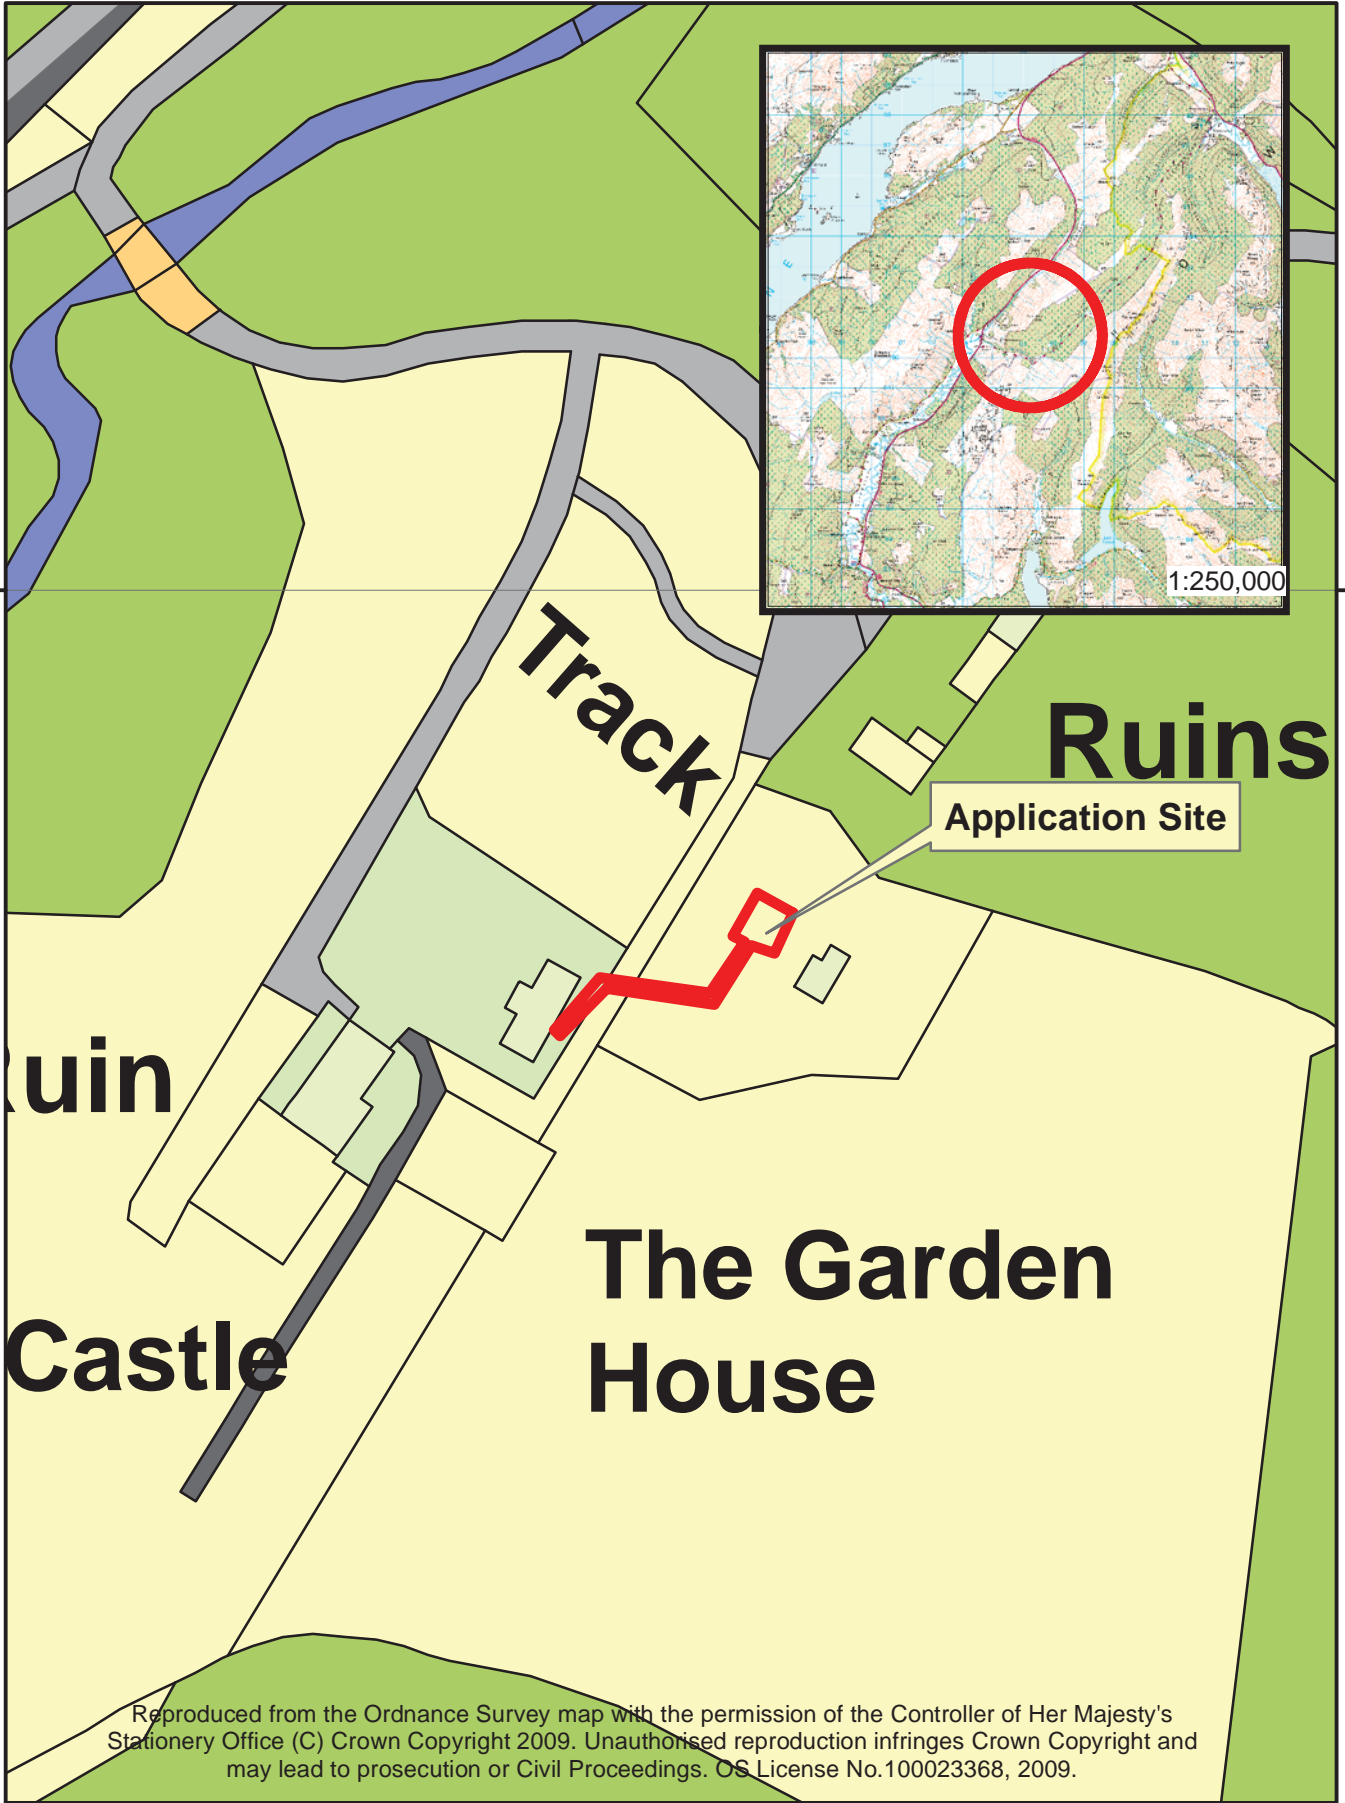

691200

691200

1:250,000

uin

Castle

Track

Ruins

Application Site

The Garden House

Reproduced from the Ordnance Survey map with the permission of the Controller of Her Majesty's Stationery Office (C) Crown Copyright 2009. Unauthorised reproduction infringes Crown Copyright and may lead to prosecution or Civil Proceedings. OS License No.100023368, 2009.

**Location Plan relative to
Application Ref: 14/01500/PP**

Date: 08.10.14

Scale: 1:1,250